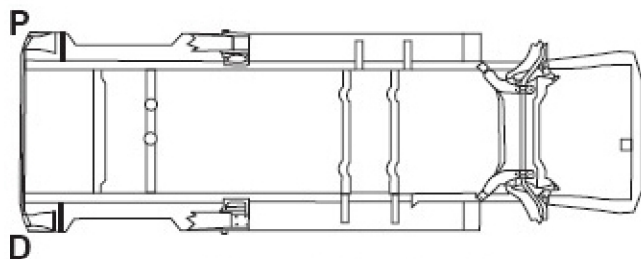

Year: _____ Make: _____ Model: _____

VIN #: _____ Build Date: _____

MINIVAN CUT SHEET

PASSENGER SIDE

TOP VIEW

DRIVER SIDE

UNDERBODY VIEW

Please use the area below for a detail of cut instructions: